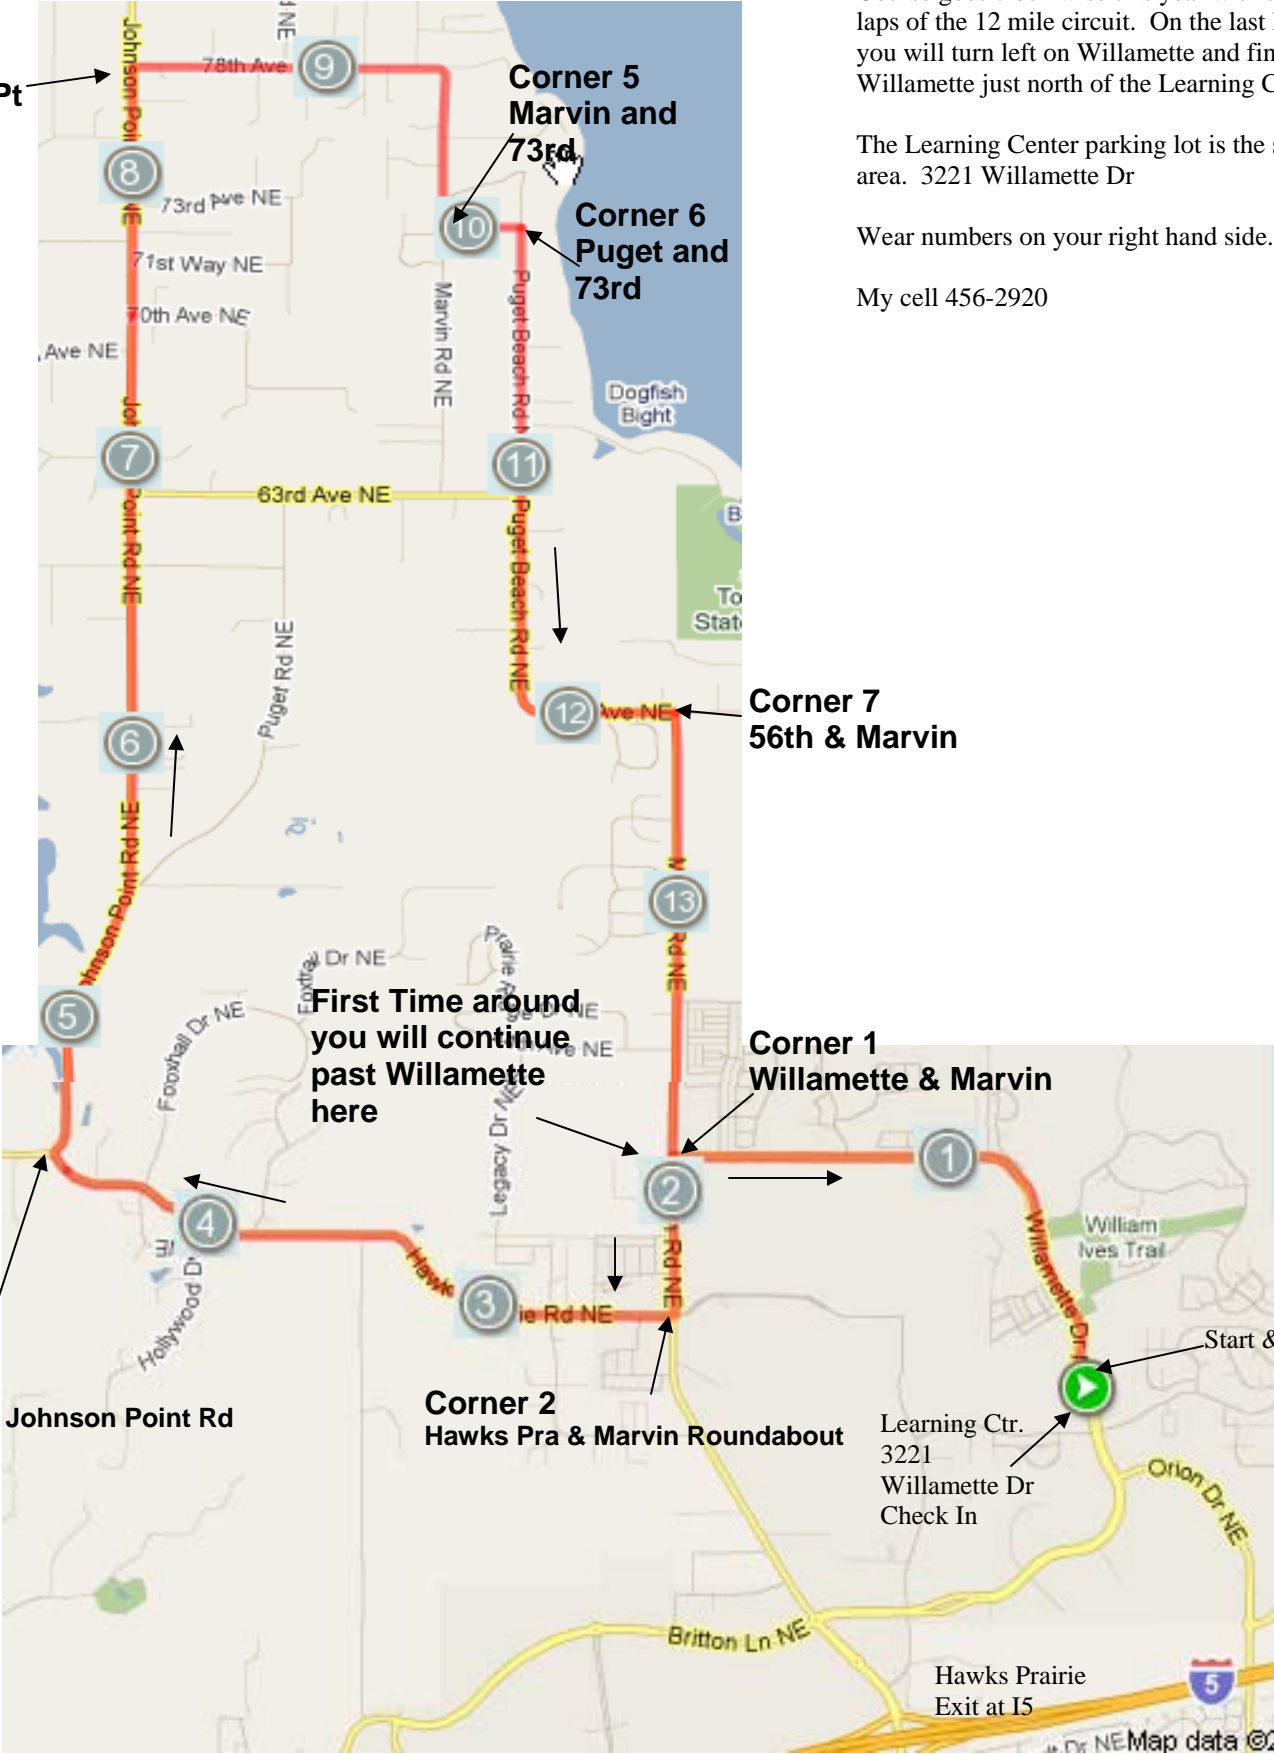

Senior Games Road Race.

Course goes clock wise this year with two laps of the 12 mile circuit. On the last lap you will turn left on Willamette and finish on Willamette just north of the Learning Center.

Corner 7  
56th & Marvin

First Time around  
you will continue  
past Willamette  
here

Corner 1  
Willamette & Marvin

Corner 3  
Hawks Pra & Johnson Point Rd

Corner 2  
Hawks Pra & Marvin Roundabout

Learning Ctr.  
3221  
Willamette Dr  
Check In

Start & Finish

Hawks Prairie  
Exit at I5