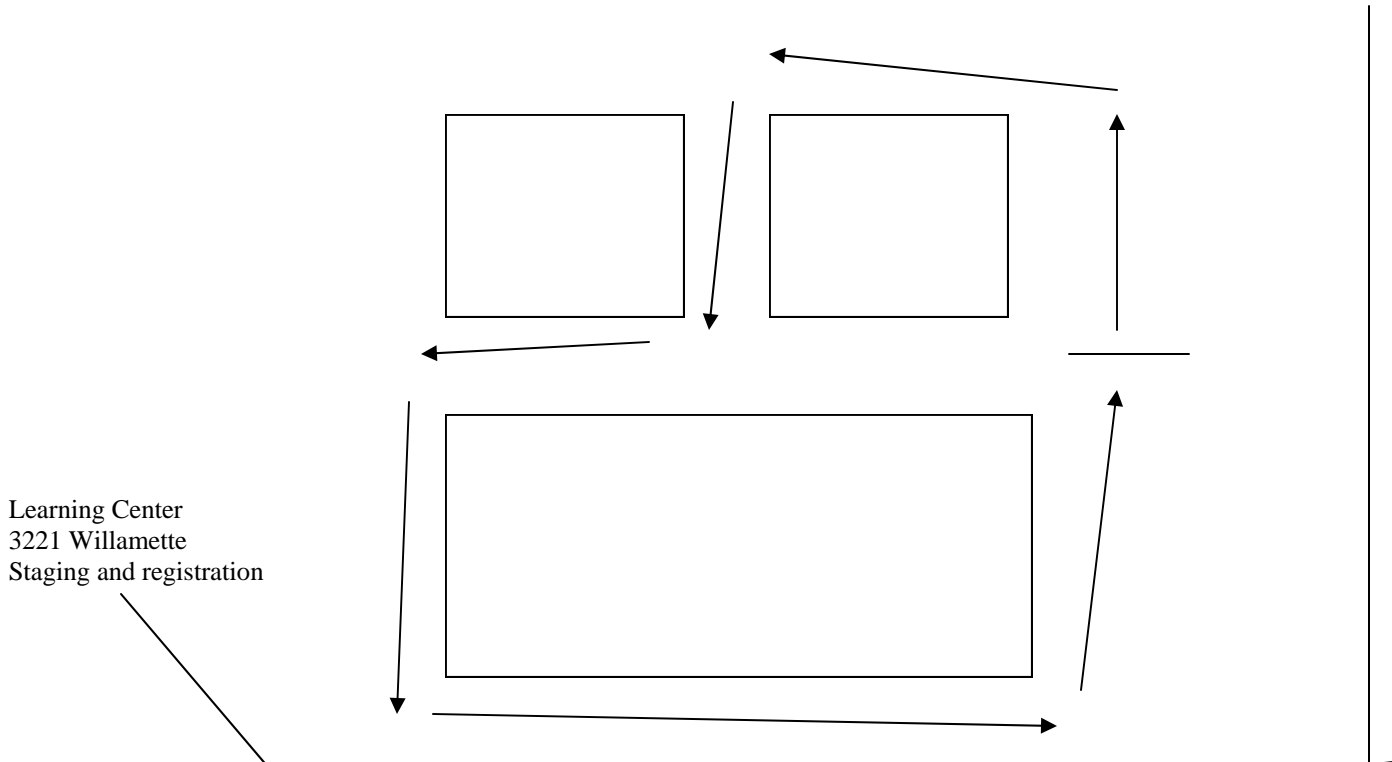

Senior Games Criterium

9228 Orion Dr NE

Lacey, WA 98516

We are going to run the Crit in a brand new warehouse complex with very nice pavement and wide safe roads and ZERO traffic. It is so new that it does not show up on the satellite or map it maps (see box below). It should be really safe fast and fun. It will be super flat with a 6 corners that are all real wide and sweeping.

Learning Center
3221 Willamette
Staging and registration

First Park
Orion Street